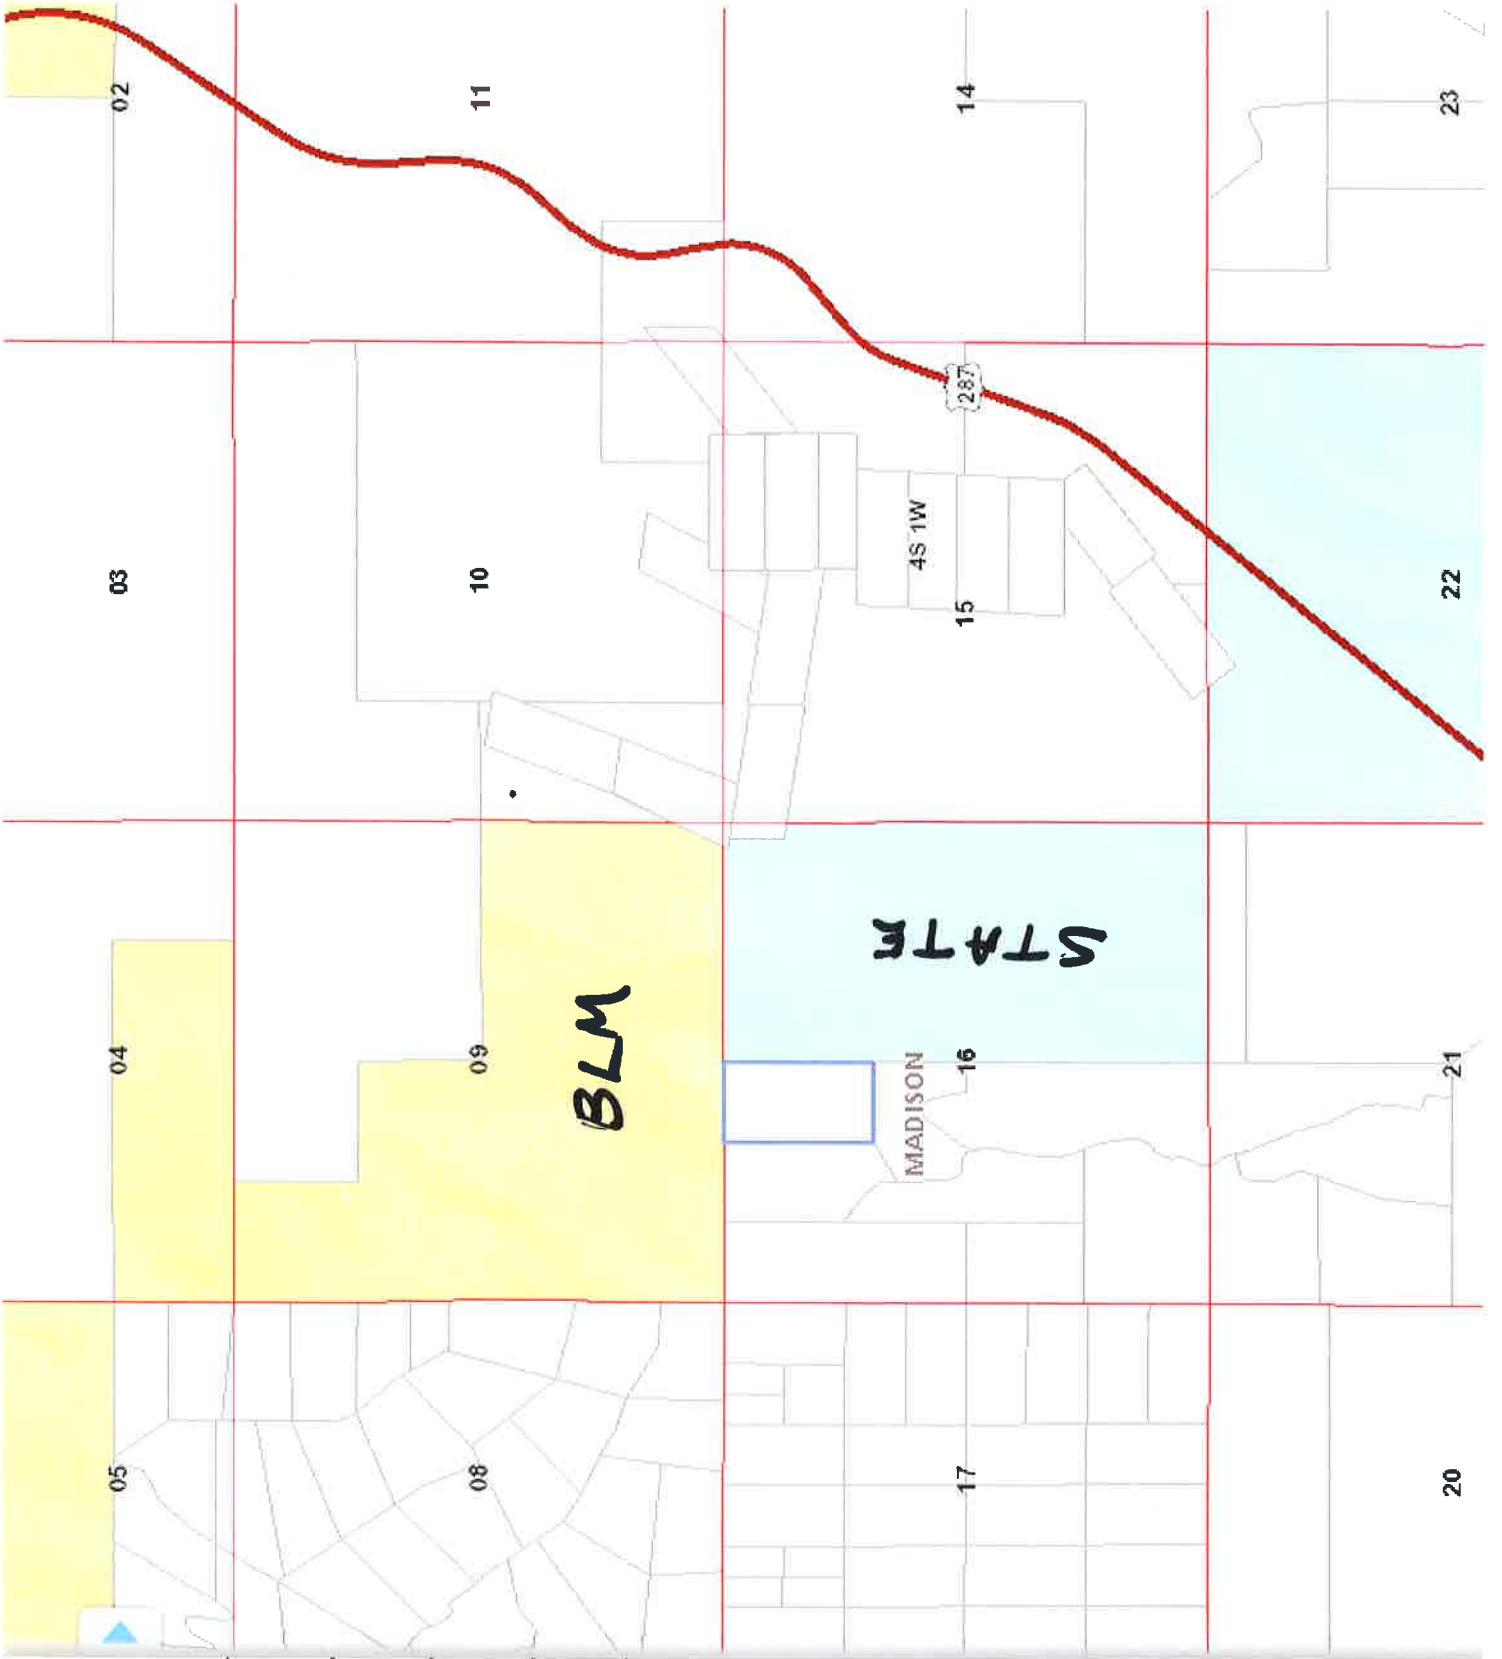

ARROW REAL ESTATE

P.O. BOX 546 • ENNIS, MT 59729
(406) 682-4290 • arrowreal.com

SOUTHWEST MONTANA

AREA MAP:

Try Cadastral Beta
Print Button
workarounds

Try Cadastral Beta

Print Button
workarounds