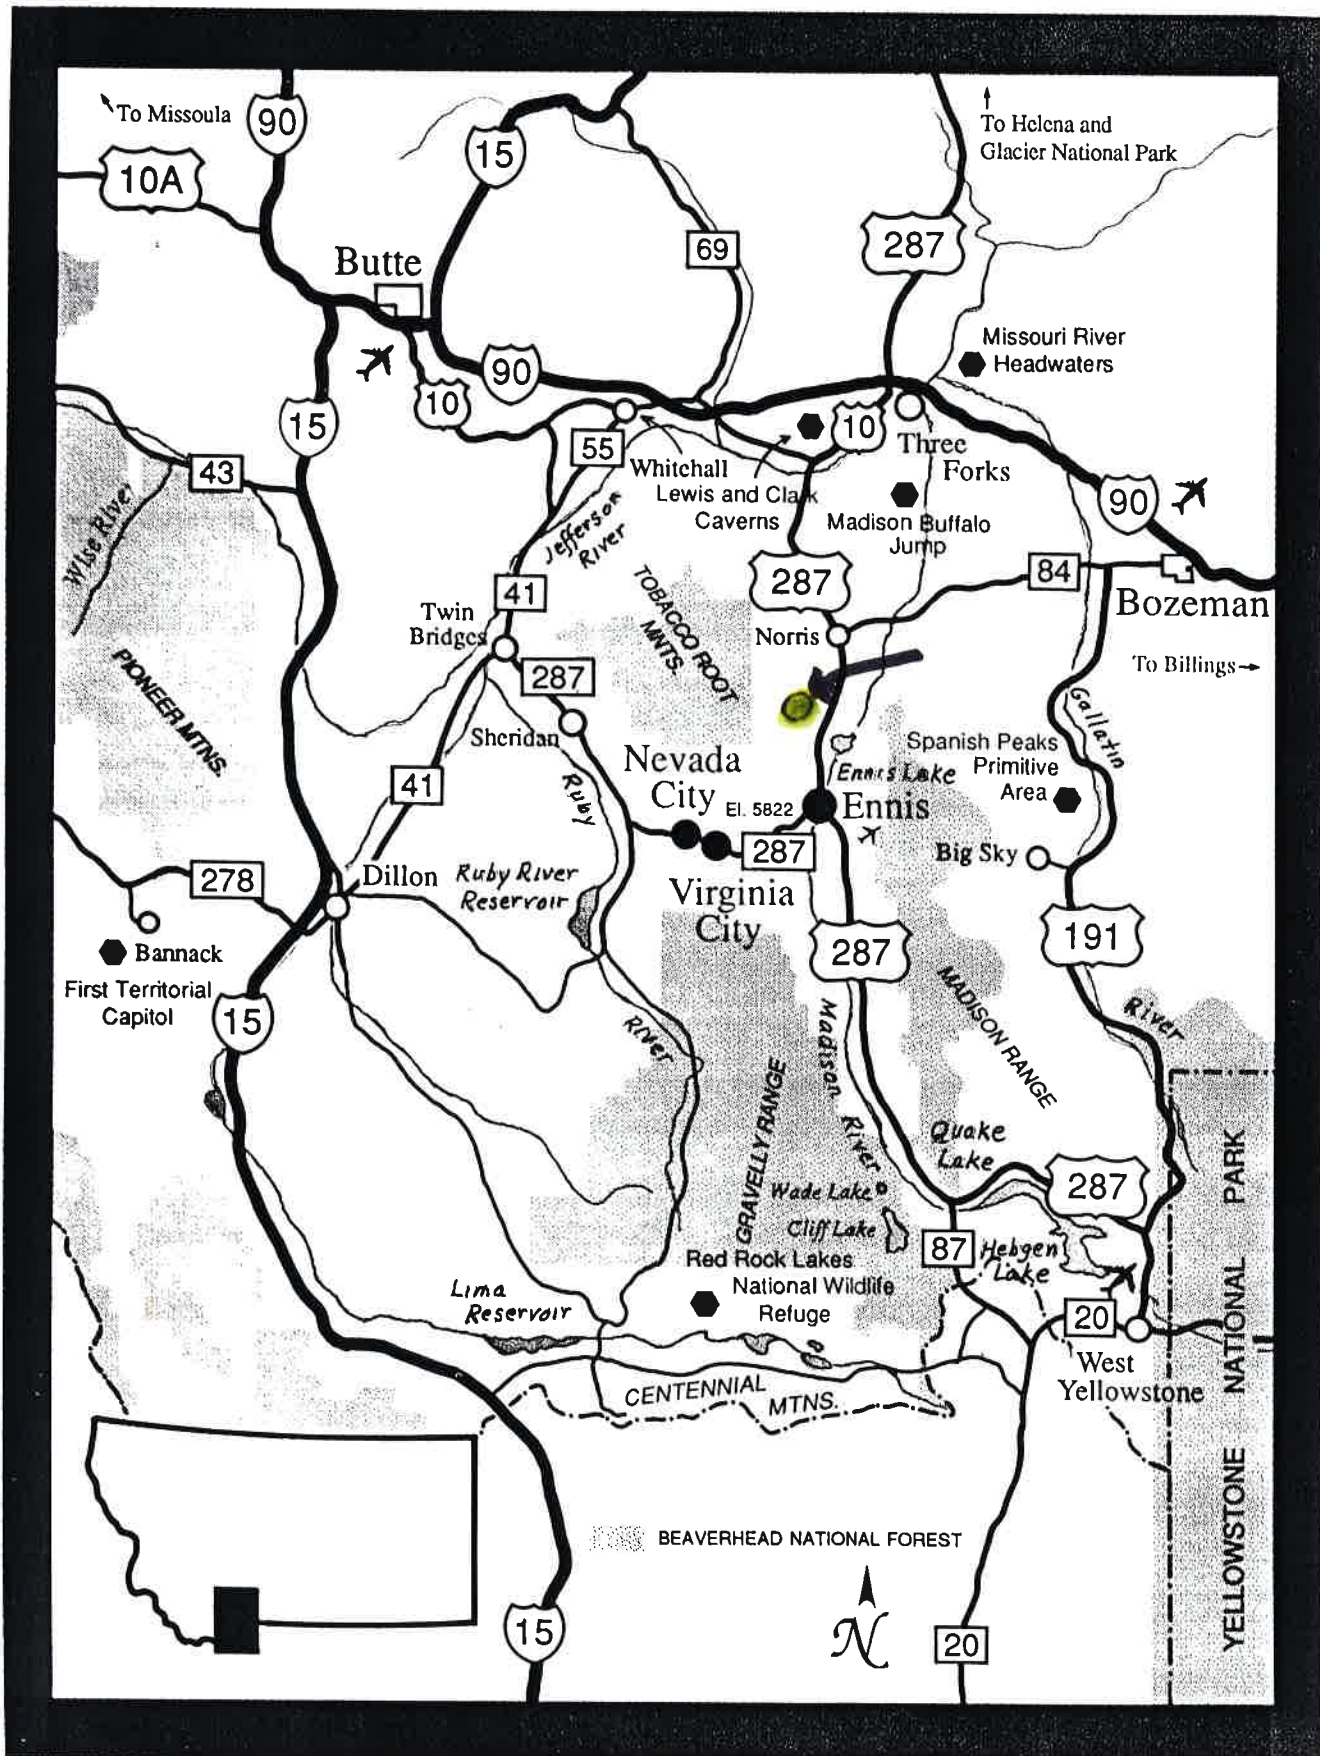

ARROW REAL ESTATE

P.O. BOX 546 • ENNIS, MT 59729
(406) 682-4290 • arrowreal.com

SOUTHWEST MONTANA

AREA MAP:

Try Cadastral Beta
Print Button
workarounds

Try Cadastral Beta

Print Button
workarounds