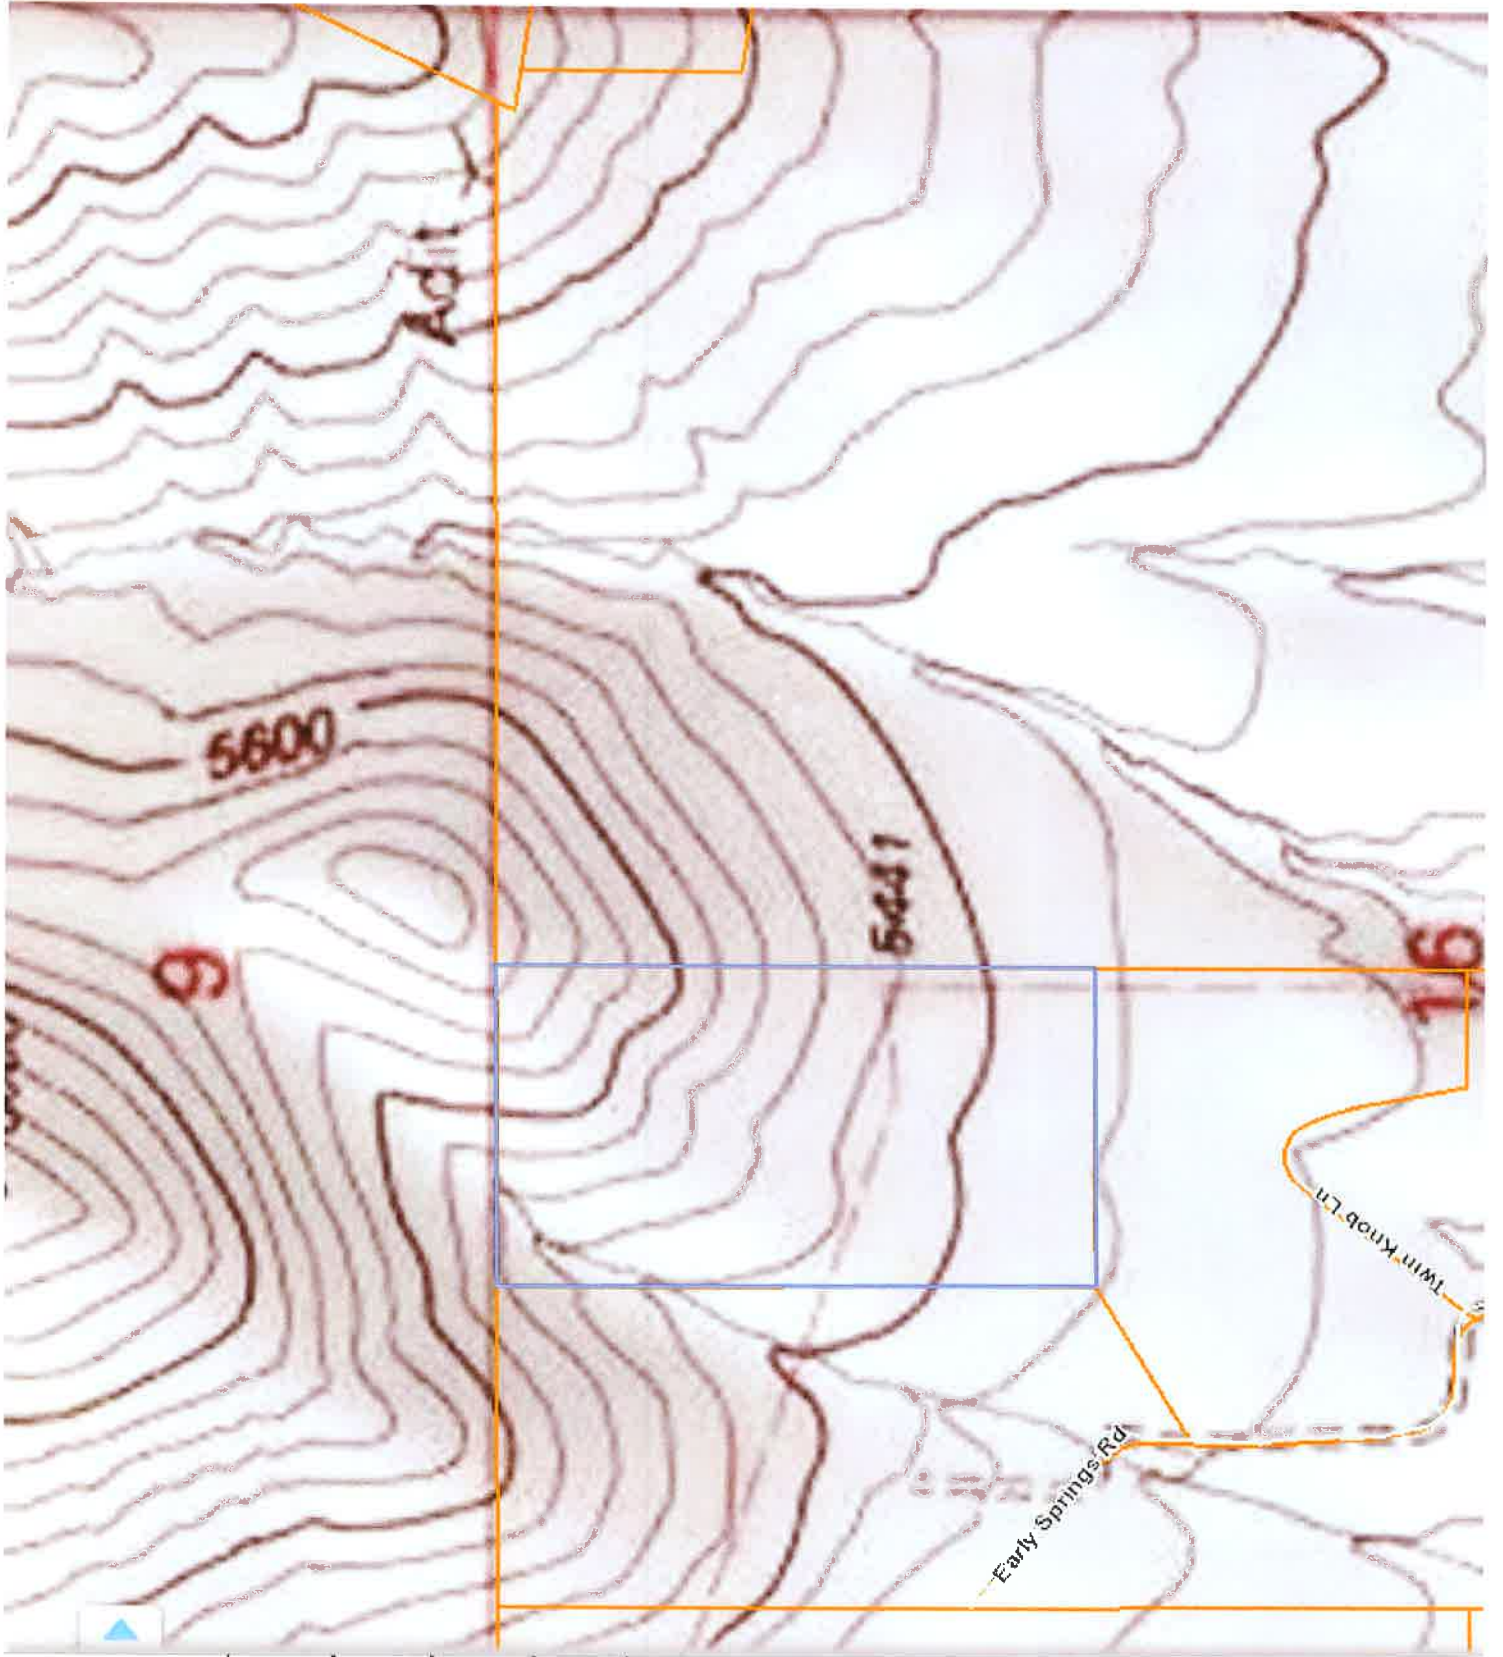

ARROW REAL ESTATE

P.O. BOX 546 • ENNIS, MT 59729
(406) 682-4290 • arrowreal.com

SOUTHWEST MONTANA

AREA MAP:

Try Cadastral Beta
Print Button
workarounds

Try Cadastral Beta

Print Button
workarounds